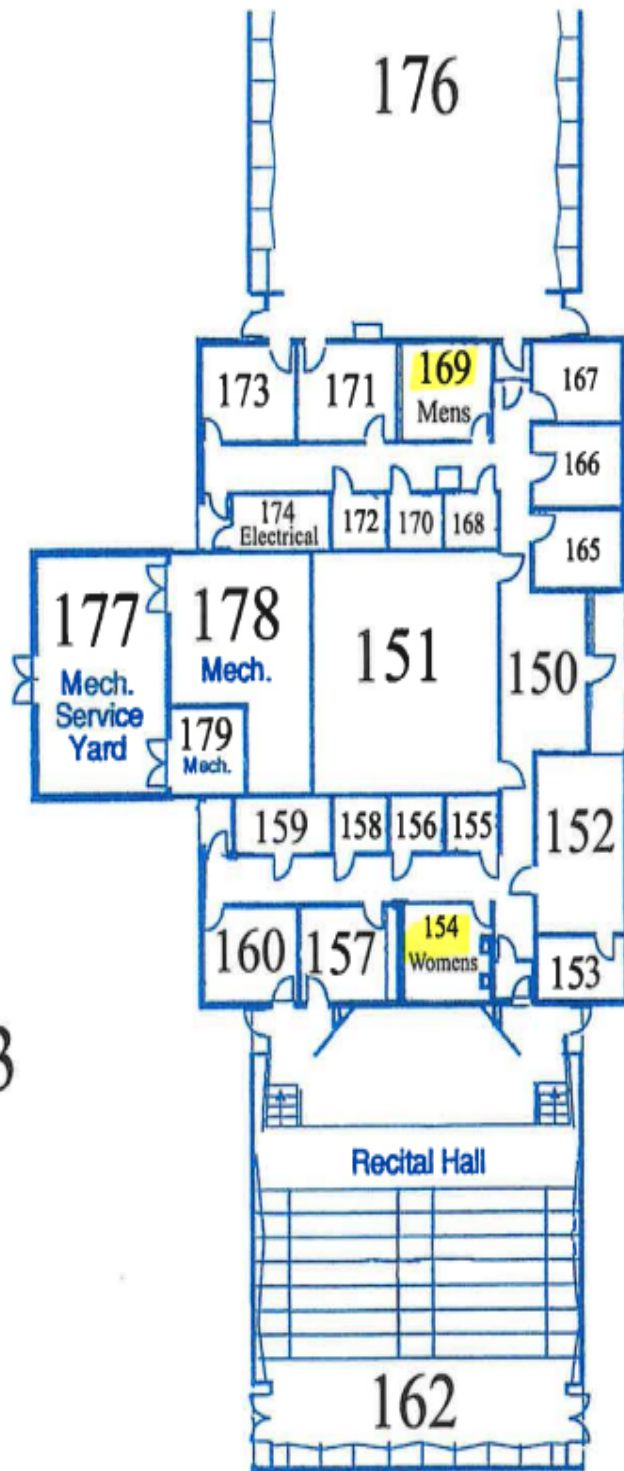

T100

SSV 1st Floor

Student Services
Antelope Valley College

BE 1ST FLOOR

BE 2nd Floor

FA1

FA2
Theatre

FA3
Music

FA4
Family & Consumer Education

Sage
Hall

Sage
Hall

TE6

Automotive
Antelope Valley College

TE8 Floor Plan

APPLIED ARTS 1ST FLOOR

APPLIED ARTS 2ND FLOOR